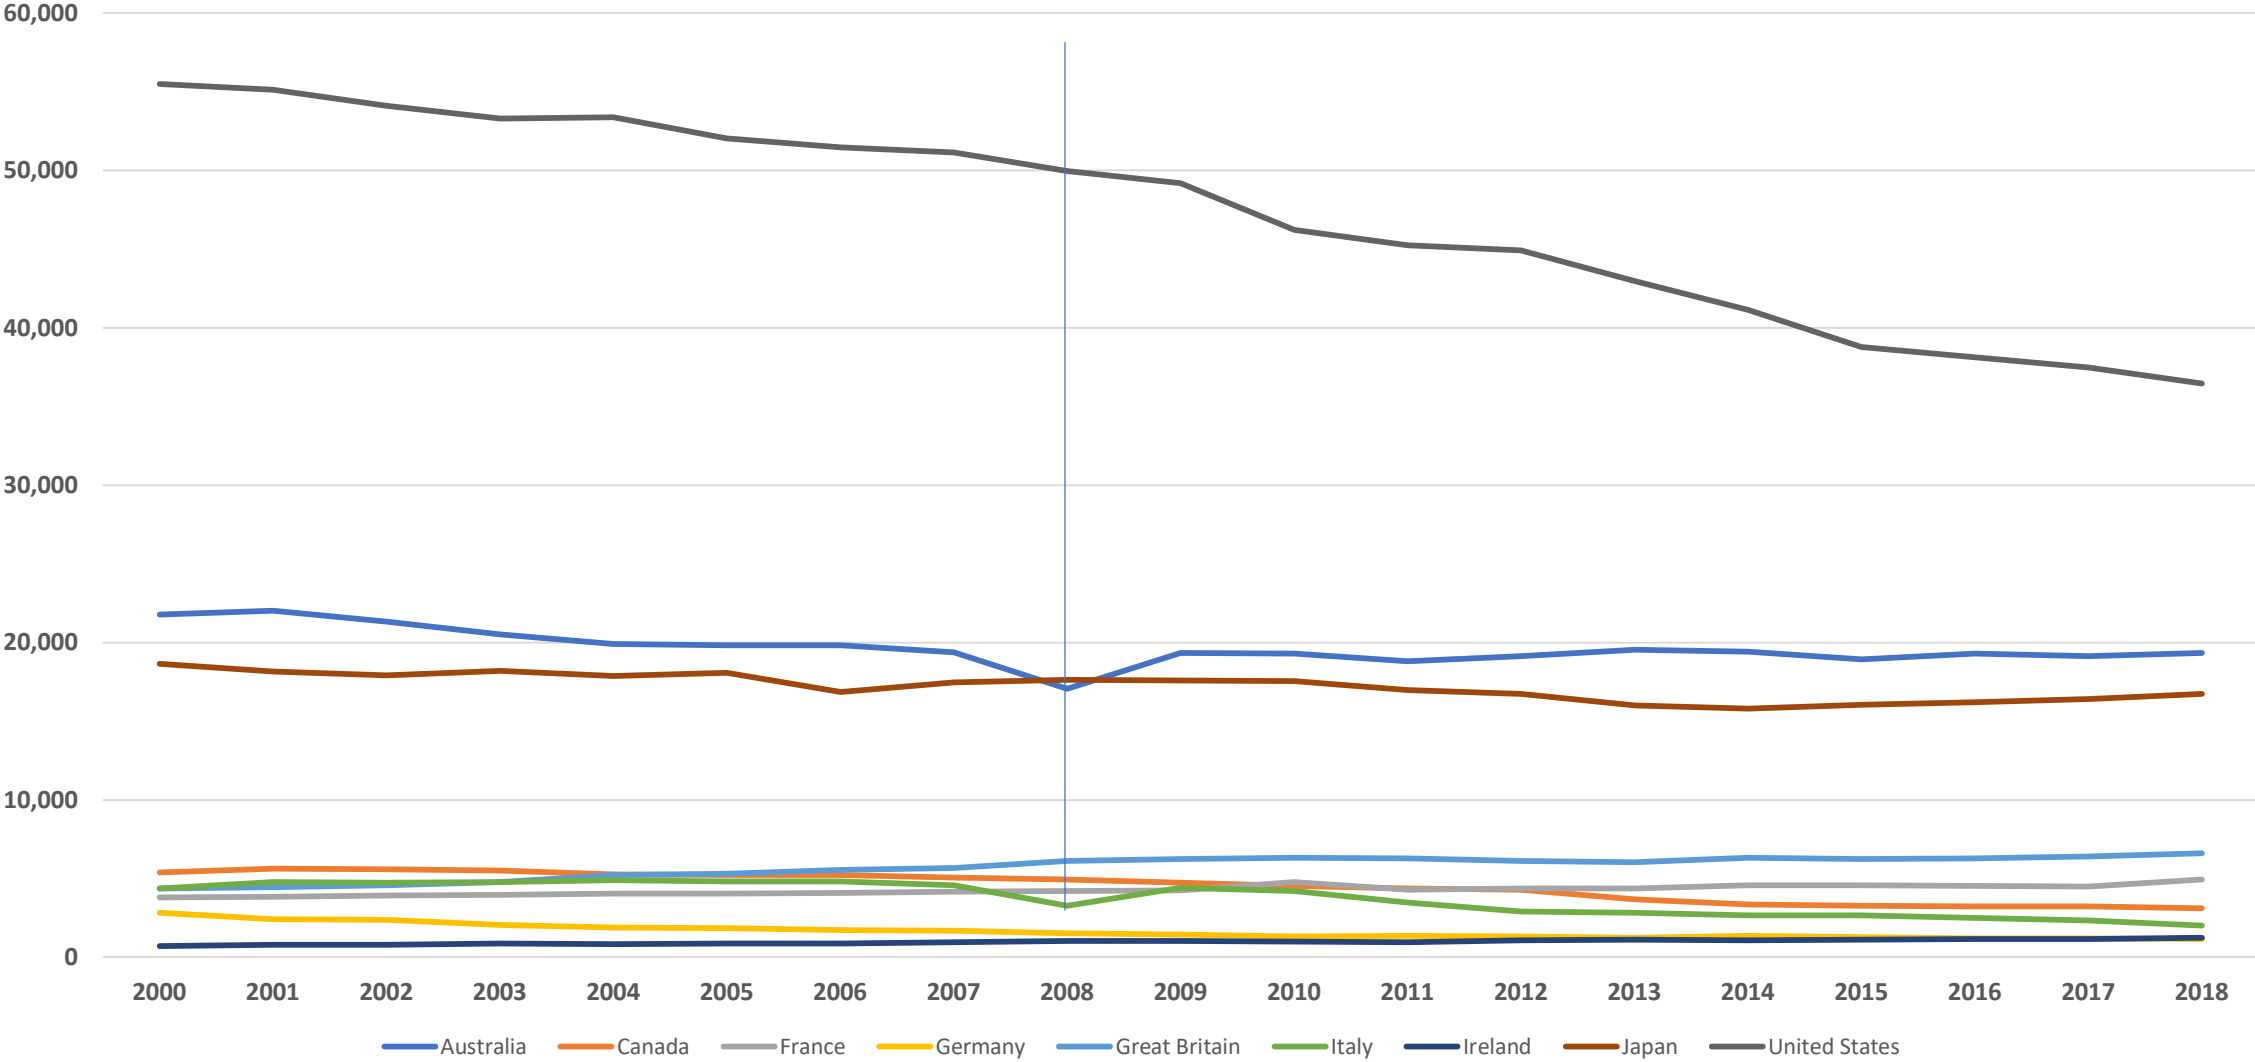

The Equine Population

Foal Crops by Country 2000-2018

Sources: United States and Canada – The Jockey Club Fact Book; Other countries – IFHA’s The Blue Book.

Total Flat Races Run by Country 2000-2018

Source: IFHA's The Blue Book.

2018			2000		
	Unique starters	Avg. Field		Unique starters	Avg. Field
	per flat race	Size		per flat race	Size
Australia	2.13	9.2	Australia	1.47	9.6
Canada	1.47	7.4	Canada	1.30	7.5
France	1.80	10.4	France	2.02	11.1
Germany	1.85	8.8	Germany	1.45	8.9
Great Britain	1.76	9.2	Great Britain	2.07	11.3
Ireland	2.80	11.4	Ireland	3.14	12.0
Italy	1.46	8.4	Italy	1.08	8.3
Japan	1.43	10.8	Japan	1.30	10.2
United States	1.28	7.6	United States	1.16	8.2
Sources: IFHA's The Blue Book, IFHA and Fact Books					
from individual countries.					