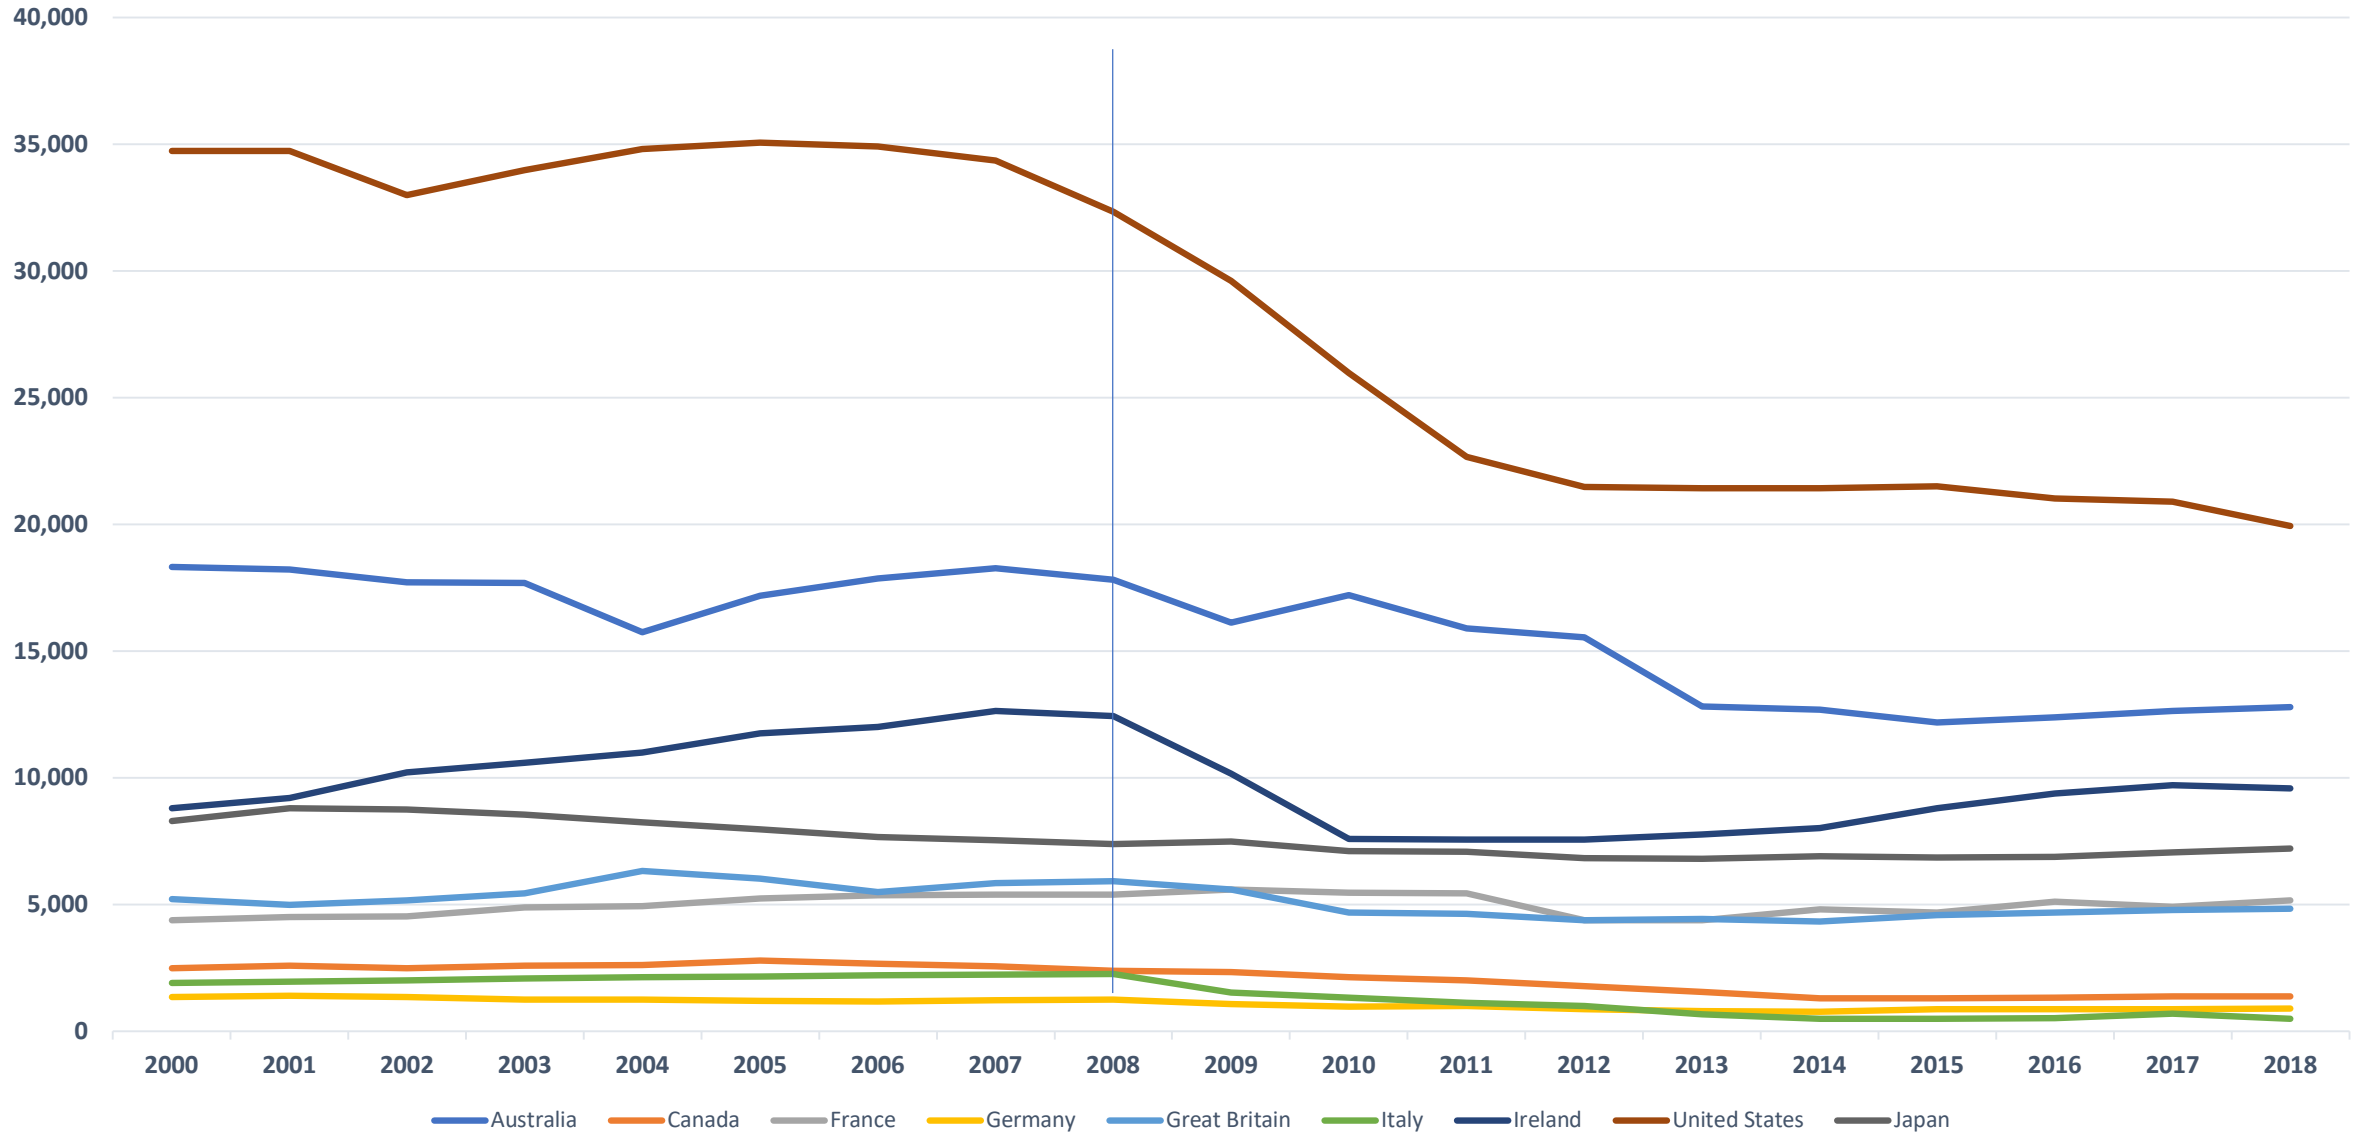

The Equine Population

Foal Crops by Country 2000-2018

Sources: United States and Canada – The Jockey Club Fact Book; Other countries – IFHA’s The Blue Book.

Total Flat Races Run by Country 2000-2018

Source: IFHA's The Blue Book.

2018			2000		
	Unique starters	Avg. Field		Unique starters	Avg. Field
	per flat race	Size		per flat race	Size
Australia	2.13	9.2	Australia	1.47	9.6
Canada	1.47	7.4	Canada	1.30	7.5
France	1.80	10.4	France	2.02	11.1
Germany	1.85	8.8	Germany	1.45	8.9
Great Britain	1.76	9.2	Great Britain	2.07	11.3
Ireland	2.80	11.4	Ireland	3.14	12.0
Italy	1.46	8.4	Italy	1.08	8.3
Japan	1.43	10.8	Japan	1.30	10.2
United States	1.28	7.6	United States	1.16	8.2
Sources: IFHA's The Blue Book, IFHA and Fact Books					
from individual countries.					